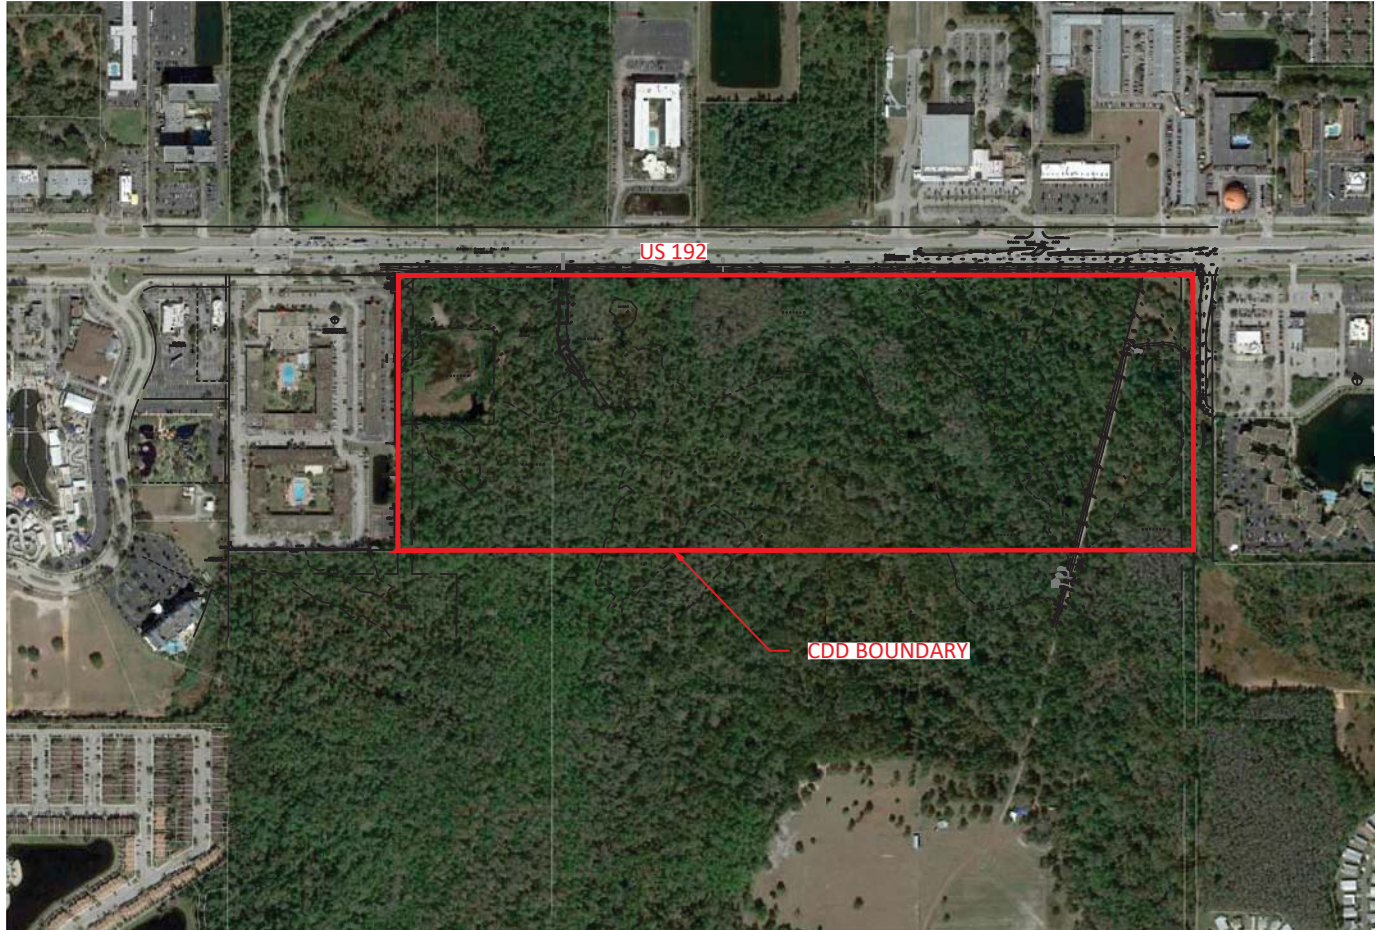

Plotted: December 16, 2015, 1:52:52 PM  
Z:\PROJECTS\1068.003 - Magic Place CDD\Information for Petition\CDD Exhibit\_12.16.15.dwg

# MAGIC PLACE CDD CDD BOUNDARY MAP

Date : 12.16.2015  
Project No. :1068.003