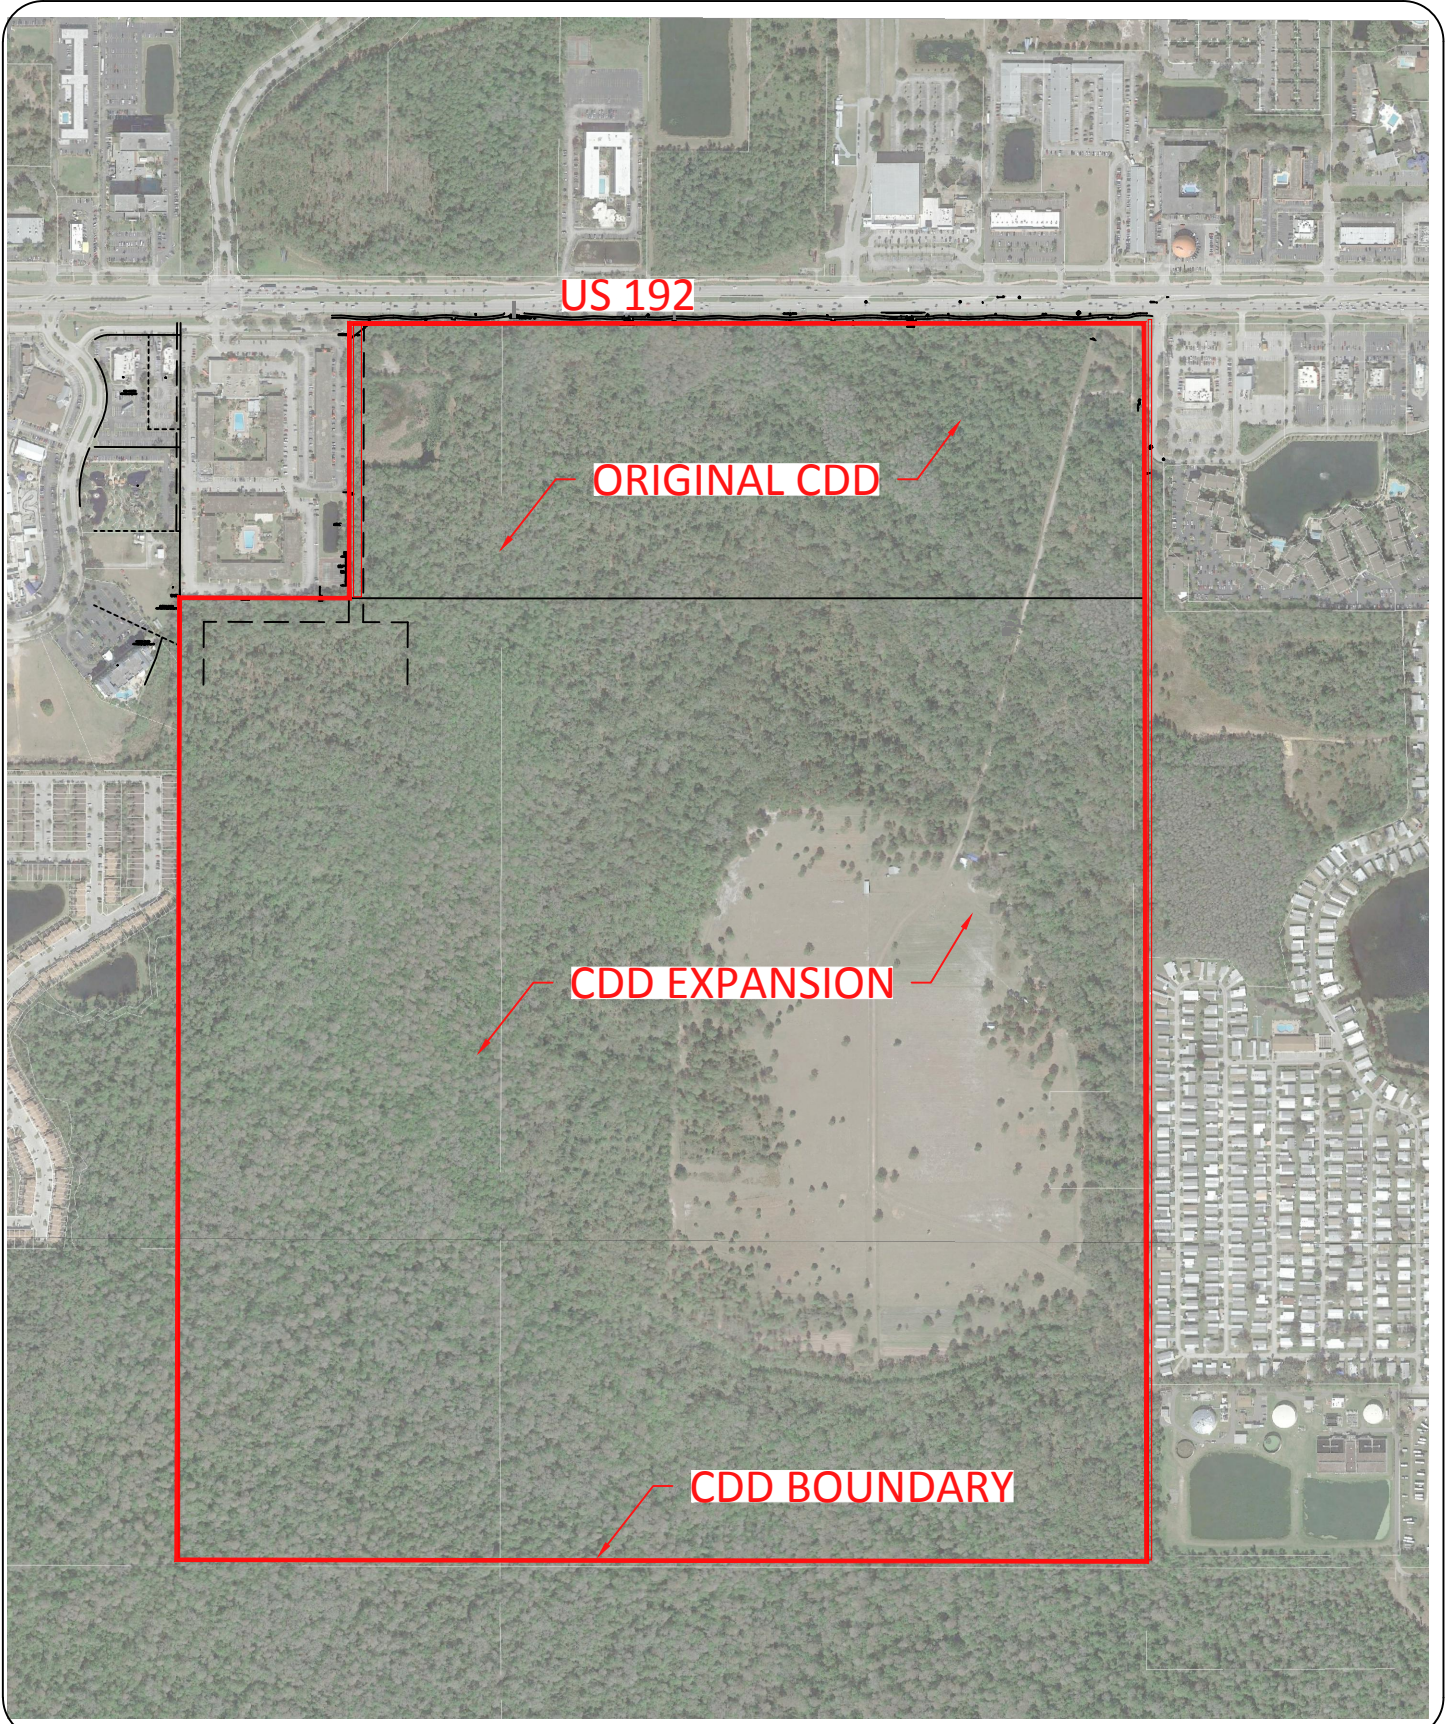

Plotted: November 13, 2018, 8:46:24 AM
Z:\PROJECTS\1068.003 - Magic Place CDD\Information for Petition\2018 Petition to Expand\CDD Exhibit_11.13.18.dwg

MAGIC PLACE CDD
EXHIBIT 2 - CDD BOUNDARY

Date : 11.13.2018
Project No. :1068.003